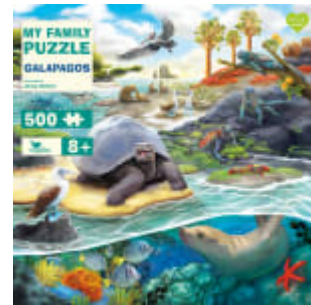

My Family Puzzle - Northern Wildlife

Ein stimmungsvolles Puzzle für die ganze Familie

four-colour illustrated by Jenny Palmer

Recommended Age: 8+

Puzzle

Puzzle

31,6 x 31,6 x 2,0 cm

€ 17,00 (D)

12 July 2022

A scenic puzzle training concentration and fine motor skills.

The Canadian river landscape and its red deciduous forests are home to bears, wild horses, otters, lynxes, and many other animals. Put together all 500 pieces and spot them in their natural habitat! This puzzle provides a glimpse into northern wildlife. Bestly good puzzle fun for the whole family!

Creative People:

Illustrator: Jenny Palmer grew up in a city close to Nottingham and studied illustration and design at the University of Lincoln. She met her American spouse online through their shared love for video games. Today, they live together in Nottingham. She loves to bring bizarre scenes in her illustrations to life by using textured painting techniques and strong light effects, and to create detailed natural environments for cute animal characters to roam them.

Further Titles:

My Family Puzzle - Flowers

My Family Puzzle - Australia

My Family Puzzle - Galapagos

My Family Puzzle - Cosy Reading

My Family Puzzle - Country Life

My Family Puzzle - Savannah

My Family Puzzle - Ocean