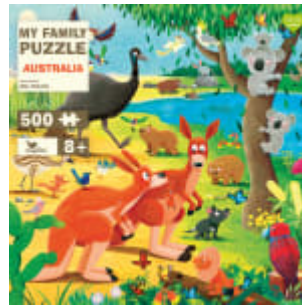

My Family Puzzle - Northern Wildlife

Ein stimmungsvolles Puzzle für die ganze Familie

four-colour illustrated by Jenny Palmer

Recommended Age: 8+

Puzzle

Puzzle

31,6 x 31,6 x 2,0 cm

€ 17,00 (D)

12 July 2022

A scenic puzzle training concentration and fine motor skills.

The Canadian river landscape and its red deciduous forests are home to bears, wild horses, otters, lynxes, and many other animals. Put together all 500 pieces and spot them in their natural habitat! This puzzle provides a glimpse into northern wildlife. Bestly good puzzle fun for the whole family!

Creative People:

Illustrator: Jenny Palmer grew up in a city close to Nottingham and studied illustration and design at the University of Lincoln. She met her American spouse online through their shared love for video games. Today, they live together in Nottingham. She loves to bring bizarre scenes in her illustrations to life by using textured painting techniques and strong light effects, and to create detailed natural environments for cute animal characters to roam them.

Further Titles:

My Family Puzzle - Flowers

My Family Puzzle - Australia

My Family Puzzle - Galapagos

My Family Puzzle - Cosy Reading

My Family Puzzle - Country Life

My Family Puzzle - Savannah

My Family Puzzle - Ocean