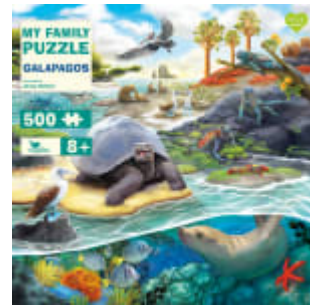

## My Family Puzzle - Northern Wildlife

Ein stimmungsvolles Puzzle für die ganze Familie

four-colour illustrated by Jenny Palmer

Recommended Age: 8+

Puzzle

Puzzle

31,6 x 31,6 x 2,0 cm

€ 16,00 (D)

### A scenic puzzle training concentration and fine motor skills.

The Canadian river landscape and its red deciduous forests are home to bears, wild horses, otters, lynxes, and many other animals. Put together all 500 pieces and spot them in their natural habitat! This puzzle provides a glimpse into northern wildlife. Bestly good puzzle fun for the whole family!

## Creative People:

**Illustrator:** Jenny Palmer grew up in a city close to Nottingham and studied illustration and design at the University of Lincoln. She met her American spouse online through their shared love for video games. Today, they live together in Nottingham. She loves to bring bizarre scenes in her illustrations to life by using textured painting techniques and strong light effects, and to create detailed natural environments for cute animal characters to roam them.

## Further Titles:

My Family Puzzle - Flowers

My Family Puzzle - Australia

My Family Puzzle - Galapagos

My Family Puzzle - Savannah

My Family Puzzle - Ocean

My Family Puzzle - Jungle