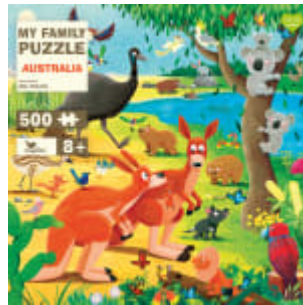

## My Family Puzzle - Northern Wildlife

Ein stimmungsvolles Puzzle für die ganze Familie

four-colour illustrated by Jenny Palmer

Recommended Age: 8+

Puzzle

Puzzle

31,6 x 31,6 x 2,0 cm

€ 16,00 (D)

### A scenic puzzle training concentration and fine motor skills.

The Canadian river landscape and its red deciduous forests are home to bears, wild horses, otters, lynxes, and many other animals. Put together all 500 pieces and spot them in their natural habitat! This puzzle provides a glimpse into northern wildlife. Bestly good puzzle fun for the whole family!

## Creative People:

**Illustrator:** Jenny Palmer grew up in a city close to Nottingham and studied illustration and design at the University of Lincoln. She met her American spouse online through their shared love for video games. Today, they live together in Nottingham. She loves to bring bizarre scenes in her illustrations to life by using textured painting techniques and strong light effects, and to create detailed natural environments for cute animal characters to roam them.

## Further Titles:

My Family Puzzle - Flowers

My Family Puzzle - Australia

My Family Puzzle - Galapagos

My Family Puzzle - Savannah

My Family Puzzle - Ocean

My Family Puzzle - Jungle