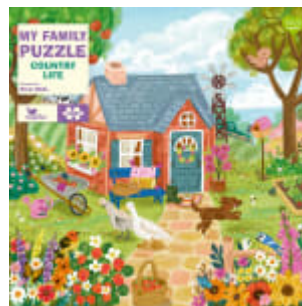

12 July 2022

A scenic puzzle training concentration and fine motor skills.

The Canadian river landscape and its red deciduous forests are home to bears, wild horses, otters, lynxes, and many other animals. Put together all 500 pieces and spot them in their natural habitat! This puzzle provides a glimpse into northern wildlife. Bestly good puzzle fun for the whole family!

Creative People:

Illustrator: Jenny Palmer grew up in a city close to Nottingham and studied illustration and design at the University of Lincoln. She met her American spouse online through their shared love for video games. Today, they live together in Nottingham. She loves to bring bizarre scenes in her illustrations to life by using textured painting techniques and strong light effects, and to create detailed natural environments for cute animal characters to roam them.

Further Titles:

My Family Puzzle - Flowers

My Family Puzzle - Australia

My Family Puzzle - Galapagos

My Family Puzzle - Cosy Reading

My Family Puzzle - Country Life

My Family Puzzle - Savannah

My Family Puzzle - Ocean

My Family Puzzle - Jungle