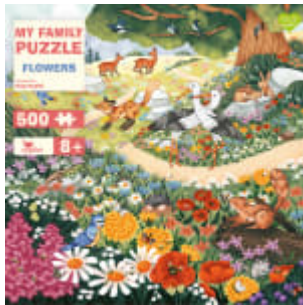

Further Titles:

My Family Puzzle - Flowers