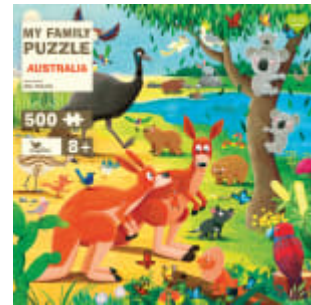

My Family Puzzle - Galapagos

Ein Puzzle zum Abtauchen für die ganze Familie

vierfarbig illustrated by Jenny Palmer

Recommended Age: 8+

Puzzle

Puzzle, 500 Teile Pages

31,6 x 31,6 x 2,0 cm

€ 16,00 (D)

18 January 2024

Lush puzzles training concentration and fine motor skills.

Travel to Galapagos with this puzzle! Put together all 500 pieces and discover sea iguanas, tortoises, and many other unique animals that live there – can you name them all? Fascinating puzzle fun for the whole family!

Creative People:

Illustrator: Jenny Palmer grew up in a city close to Nottingham and studied illustration and design at the University of Lincoln. She met her American spouse online through their shared love for video games. Today, they live together in Nottingham. She loves to bring bizarre scenes in her illustrations to life by using textured painting techniques and strong light effects, and to create detailed natural environments for cute animal characters to roam them.

Further Titles:

My Family Puzzle - Northern Wildlife

My Family Puzzle - Flowers

My Family Puzzle - Australia

My Family Puzzle - Savannah

My Family Puzzle - Ocean

My Family Puzzle - Jungle