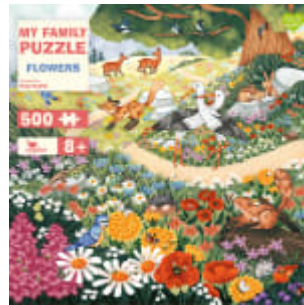

My Family Puzzle - Galapagos

Ein Puzzle zum Abtauchen für die ganze Familie

vierfarbig illustrated by Jenny Palmer

Recommended Age: 8+

Puzzle

Puzzle, 500 Teile Pages

31,6 x 31,6 x 2,0 cm

€ 16,00 (D)

18 January 2024

Lush puzzles training concentration and fine motor skills.

Travel to Galapagos with this puzzle! Put together all 500 pieces and discover sea iguanas, tortoises, and many other unique animals that live there – can you name them all? Fascinating puzzle fun for the whole family!

Creative People:

Illustrator: Jenny Palmer grew up in a city close to Nottingham and studied illustration and design at the University of Lincoln. She met her American spouse online through their shared love for video games. Today, they live together in Nottingham. She loves to bring bizarre scenes in her illustrations to life by using textured painting techniques and strong light effects, and to create detailed natural environments for cute animal characters to roam them.

Further Titles:

My Family Puzzle - Northern Wildlife

My Family Puzzle - Flowers

My Family Puzzle - Australia

My Family Puzzle - Savannah

My Family Puzzle - Ocean

My Family Puzzle - Jungle